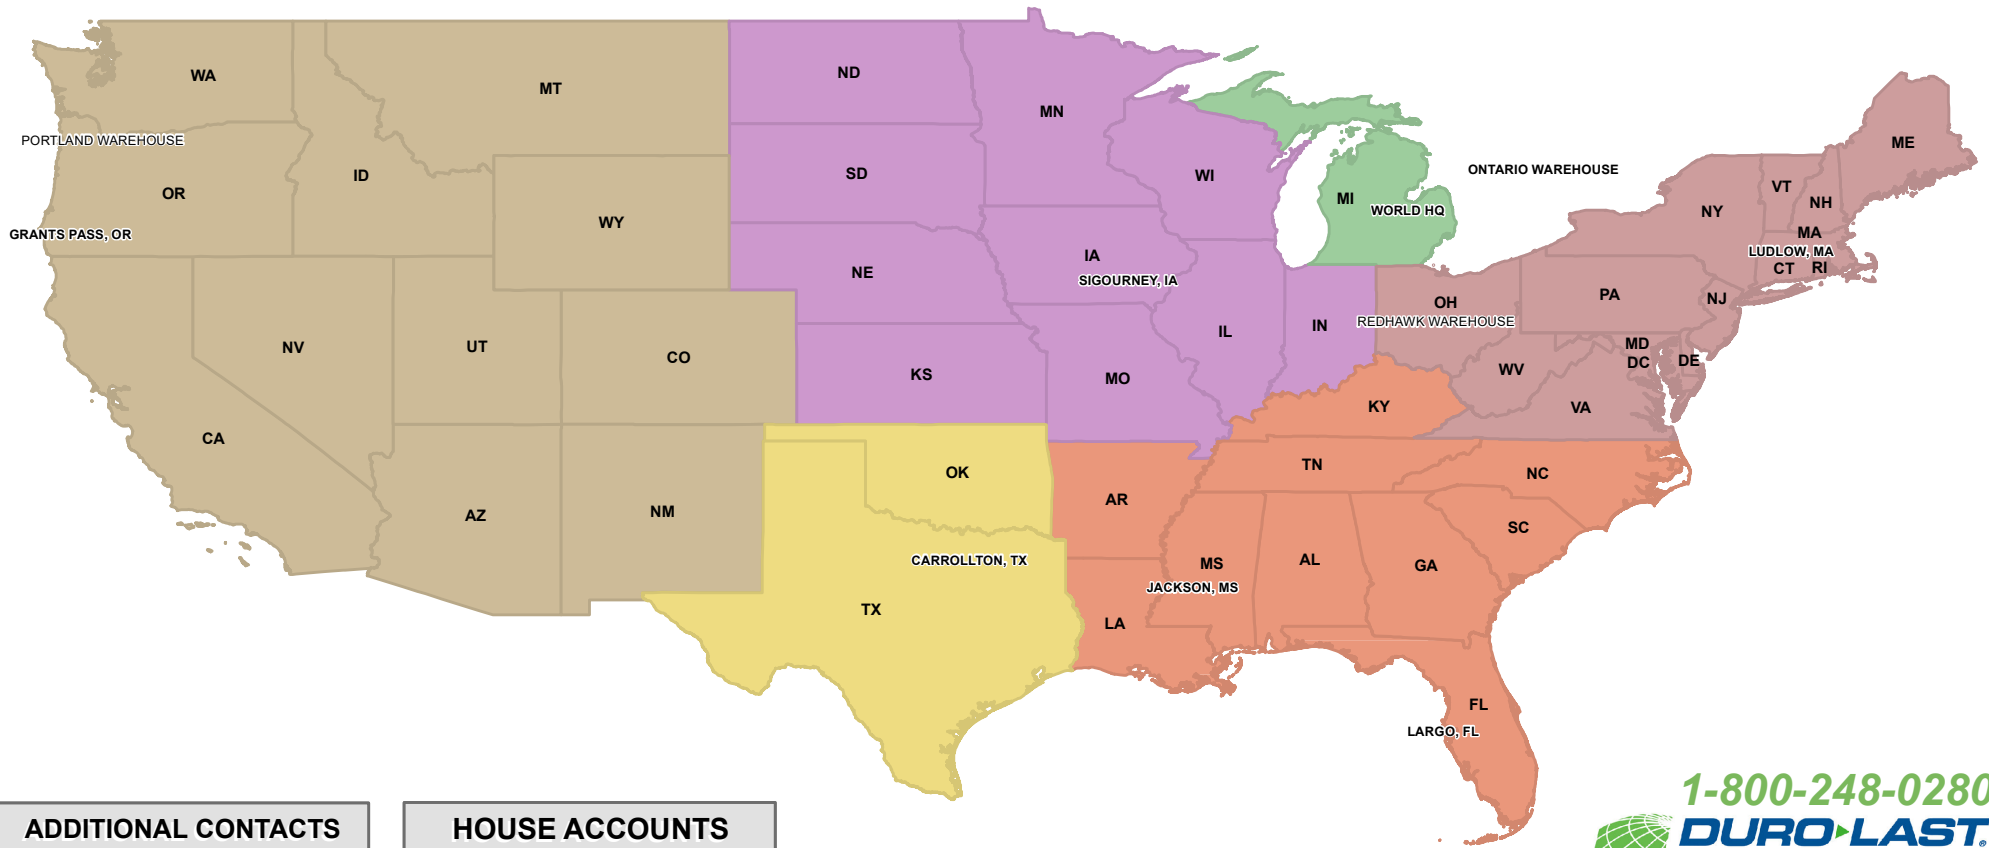

NATIONAL ACCOUNTS CONTACTS

ADDITIONAL CONTACTS
<p>Jason Dark Vice President of Sales Ext. 1078 - 989.397.7481</p> <p>Molly Gehrls Director of National Accounts Ext. 6344 - 989.392.0504</p> <p>Troy Jenison Director of Sales, Western Division 360.941.1997</p>