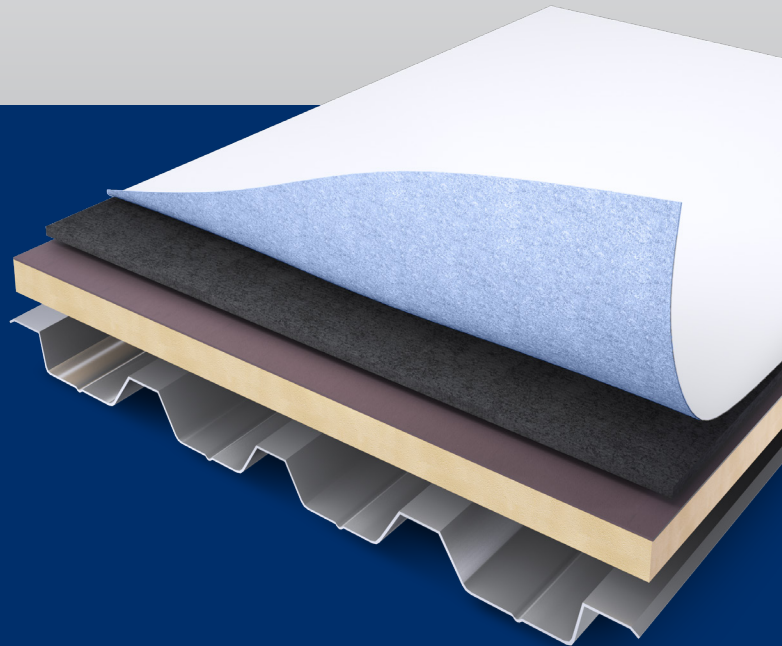

Duro-TECH™ TPO and Duro-TECH Fleece TPO Membranes

Duro-TECH provides a cost-effective roll good solution and features the thickest performance layer in the industry for added durability. Installing Duro-TECH can save time as it does not require seam sealant where membranes meet thanks to the densely woven anti-wicking scrim. This high-performing scrim prevents moisture from being pulled under the membrane, ultimately saving on potentially costly roof repairs down the road. Available in 45, 60 or 80 mil thicknesses, Duro-TECH can be mechanically fastened, induction-welded or adhered over a variety of roof substrates.

Duro-TECH Fleece combines the Duro-TECH membrane with an 8 oz./yd.² high-quality fleece material on the underside for enhanced puncture protection. Duro-TECH Fleece can be mechanically fastened or adhered over a variety of roof substrates.

Custom-Fabricated Accessories

A complete line of custom-fabricated TPO accessories is available for both Duro-TECH and Duro-TECH Fleece membranes, reducing labor and the potential for leaks at critical transition areas of the roof.