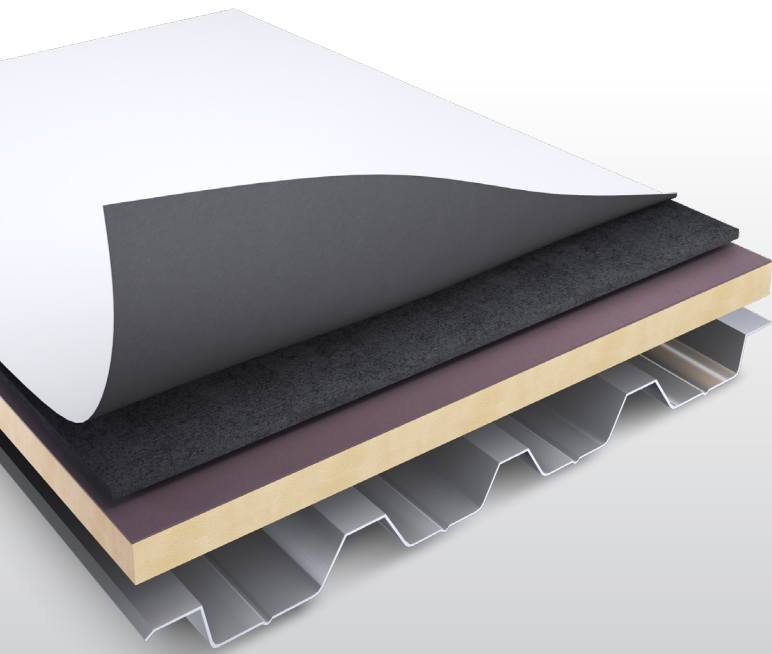

Duro-TECH™ TPO and Duro-TECH Fleece TPO Membranes

Duro-TECH provides a cost-effective roll good solution and features the thickest performance layer in the industry for added durability. Installing Duro-TECH can save time as it does not require seam sealant where membranes meet thanks to the densely woven anti-wicking scrim. This high-performing scrim prevents moisture from being pulled under the membrane, ultimately saving on potentially costly roof repairs down the road. Available in 45, 60 or 80 mil thicknesses, Duro-TECH can be mechanically fastened, induction-welded or adhered over a variety of roof substrates.

Duro-TECH Fleece combines the Duro-TECH membrane with an 8 oz./yd.² high-quality fleece material on the underside for enhanced puncture protection. Duro-TECH Fleece can be mechanically fastened or adhered over a variety of roof substrates.

Custom-Fabricated Accessories

A complete line of custom-fabricated TPO accessories is available for both Duro-TECH and Duro-TECH Fleece membranes, reducing labor and the potential for leaks at critical transition areas of the roof.