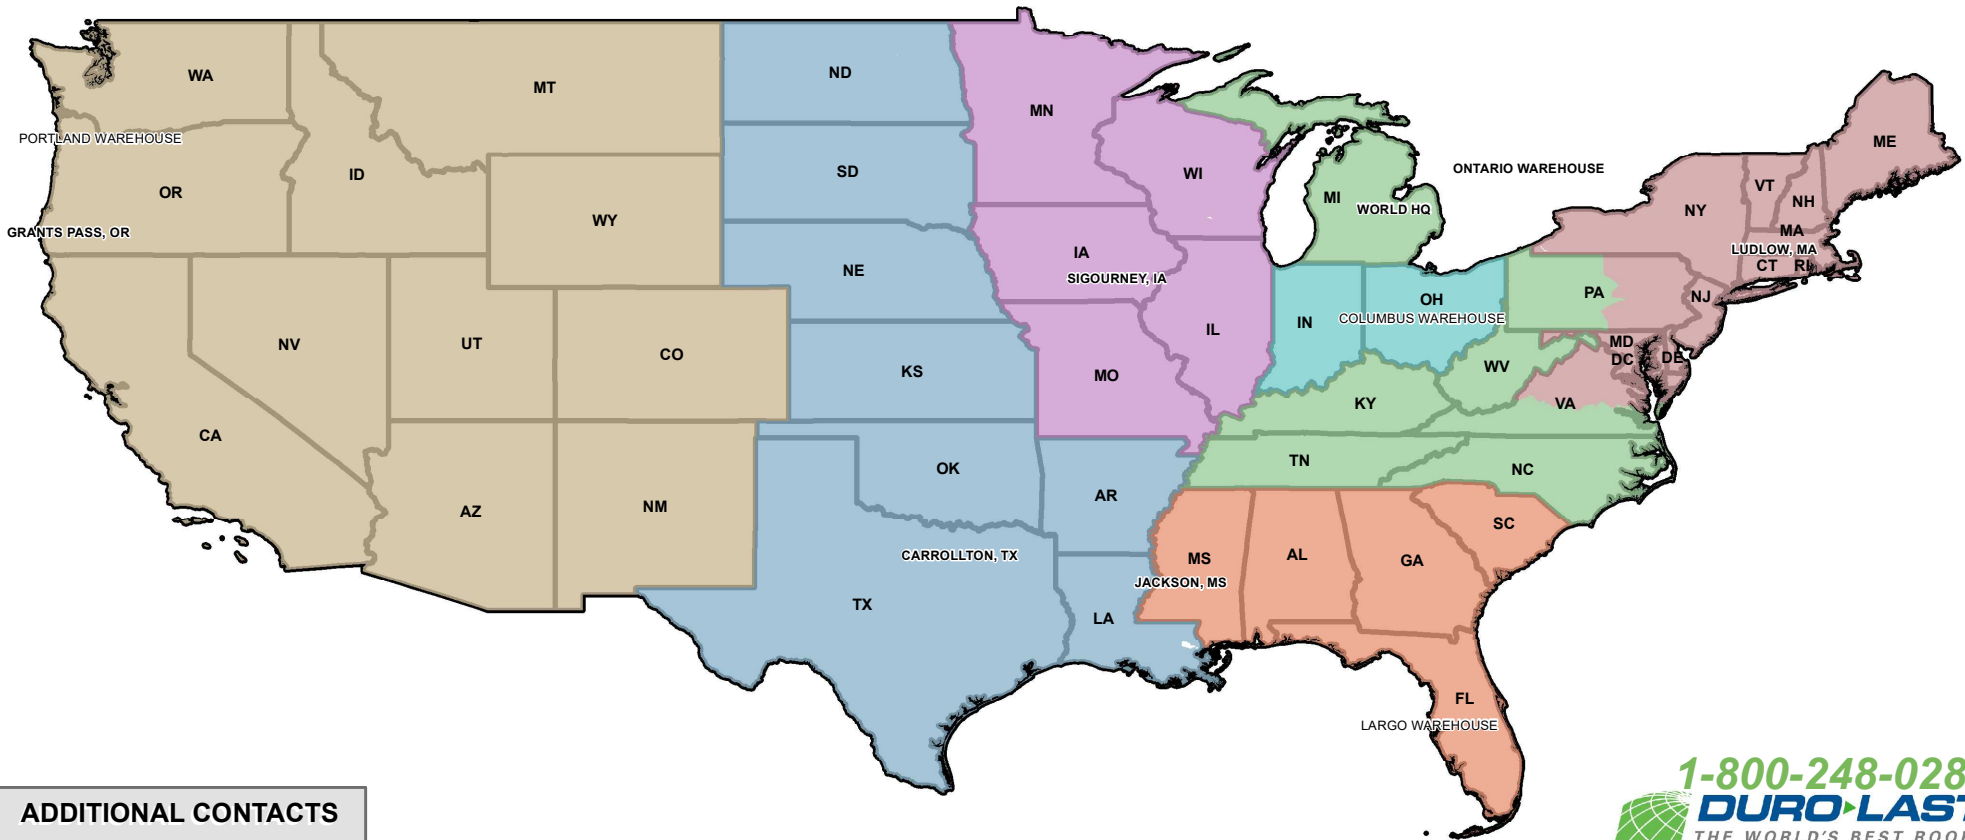

NATIONAL ACCOUNTS CONTACTS

ADDITIONAL CONTACTS

Jason Dark
National Sales Manager
Ext. 1078 - 989.397.7481

Morgan Gradowski
National Accounts Assistant
Ext. 6378 - 800.248.0280

NORTH CENTRAL

Mark Suman
National Account Representative
708.635.9928

Molly Gehrls
National Accounts Coordinator
Ext. 6344 - 800.248.0280

ATLANTIC

Austin Russell
National Account Coordinator
Ext. 6347 - 800.248.0280

GREAT LAKES

Mike Suman
National Account Representative
614.370.5569

Austin Russell
National Account Coordinator
Ext. 6347 - 800.248.0280

NORTH EAST

Scott Bieber
Business Development Manager
603.929.9929

Austin Russell
National Account Coordinator
Ext. 6347 - 800.248.0280

PROJECT MANAGEMENT

Austin Russell
National Account Coordinator
Ext. 6347 - 800.248.0280

STRATEGIC ACCOUNTS

Christy Shorkey
National Account Coordinator
Ext. 1095 - 800.248.0280

WEST

Molly Gehrls
N.A. Representative/Coordinator
Ext. 6344 - 800.248.0280

CENTRAL

Molly Gehrls
N.A. Representative/Coordinator
Ext. 6344 - 800.248.0280

SOUTH

Austin Russell
N.A. Representative/Coordinator
Ext. 6347 - 800.248.0280